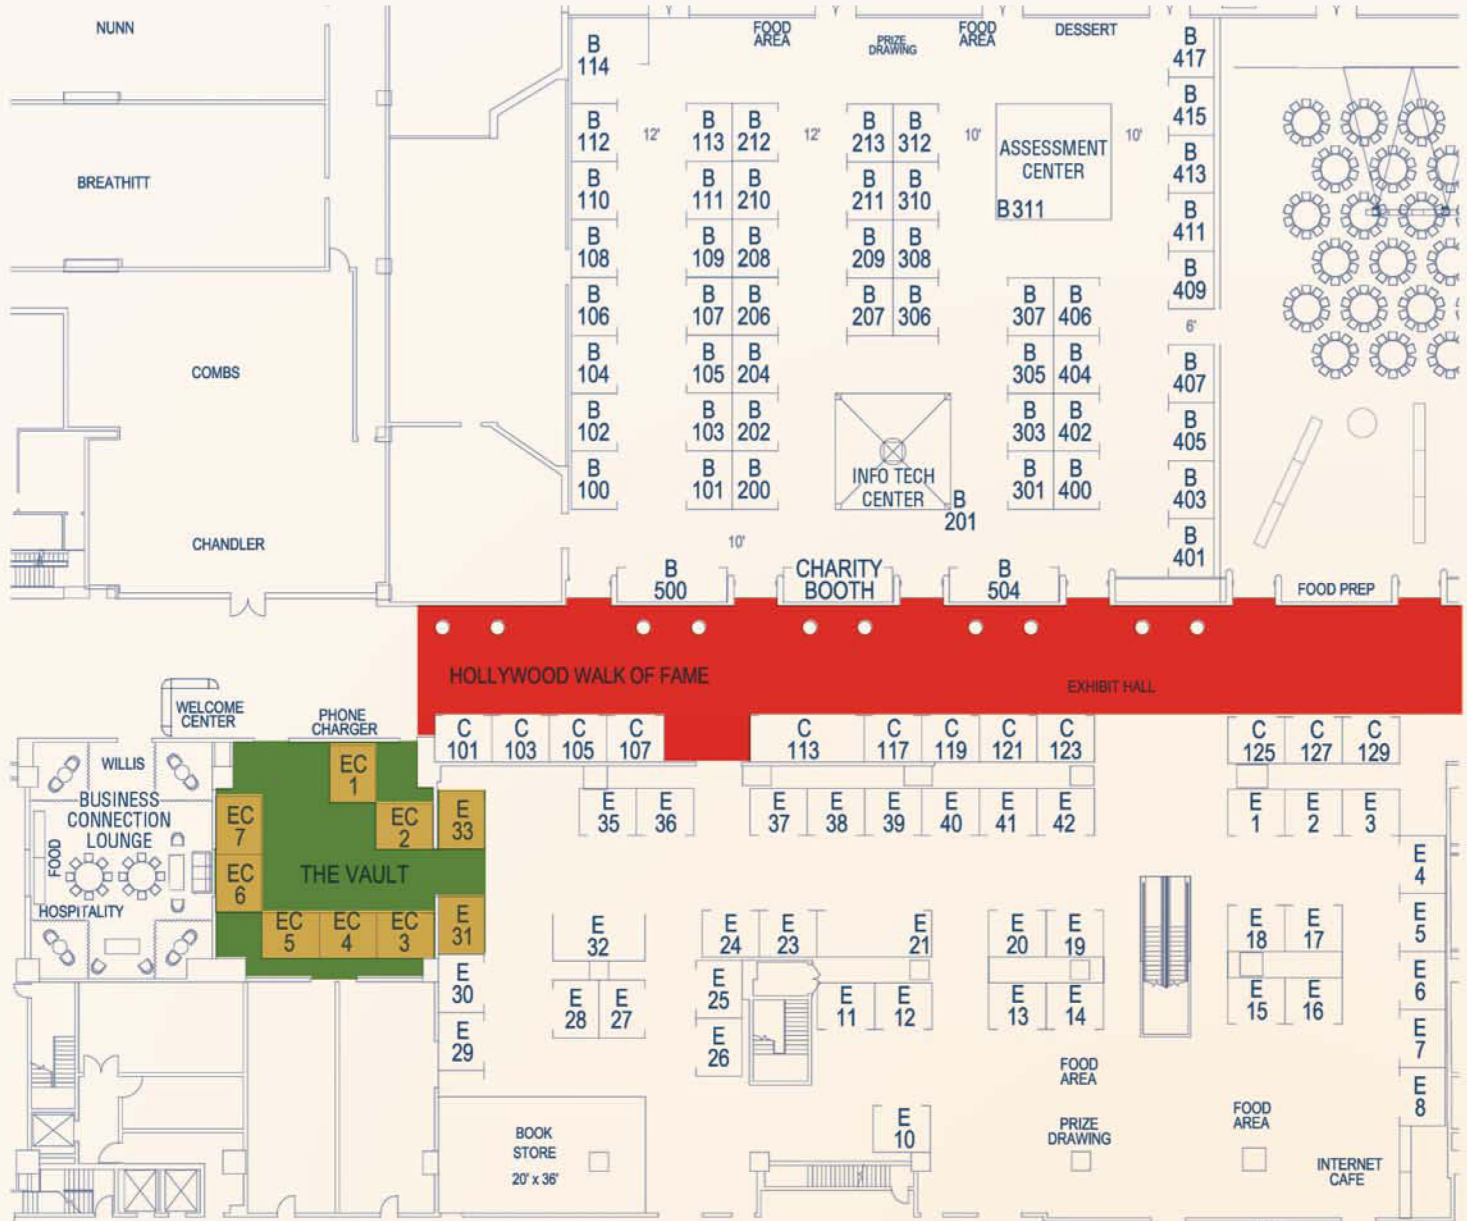

Show Floor Plan

Hollywood Walk of Fame, The Vault, KASA bookstore, prize drawing areas, Internet café, massage therapy, bingo booths, charity booth and KASA hospitality areas have been strategically placed to guarantee heavy foot traffic throughout the exhibit area.